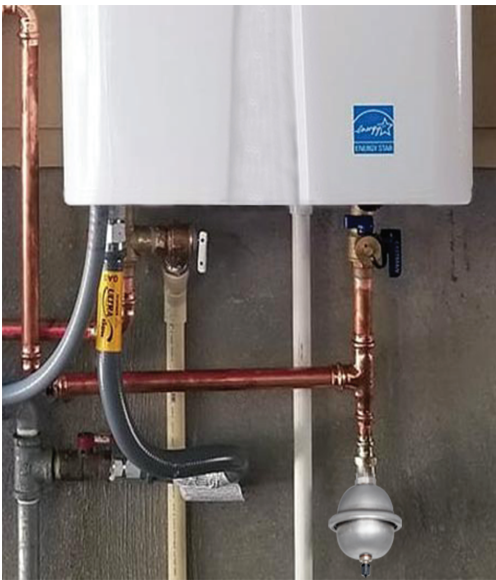

# Mini Stainless Steel Expansion Tank

## For Potable Hot Water Systems

The New Eastman™ Mini Expansion Tank/ Hammer Arrestor provides maximum protection. For Tankless or Point of Use Water Heaters with a storage capacity of 2 Gallons or less

### Stainless Steel Expansion Tank

- Adjustable pressure to match system
- Protects against thermal expansion
- Also a shock suppressor for appliances
- Connection size: 1/2" male pipe thread
- Can be installed in any orientation (Indoor or Outdoor)